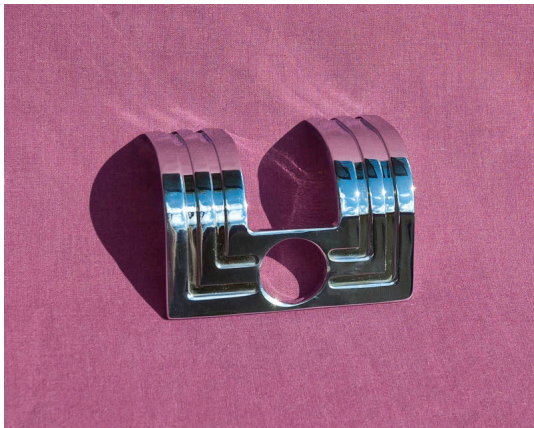

1930's National Lock Bezel

Faithful Reproduction 1930's National Vending Machine Lock Trim Bezel - Chrome Plated

Rating: Not Rated Yet

Price

Sales price \$75.00

[Ask a question about this product](#)

Description

Our meticulous attention to detail results in a quality reproduction 1930's National Candy/Cigarette Machine Chrome Plated Lock Trim Bezel.

Almost identical to the "Original" with line impressions and correct curve to match cabinet door!

These Lock Trim Bezels were utilized on several National Candy and Cigarette Vending Machine Models.

Many of these Lock Bezels are missing, broken or cracked; now you have a solution!

Reviews

There are yet no reviews for this product.