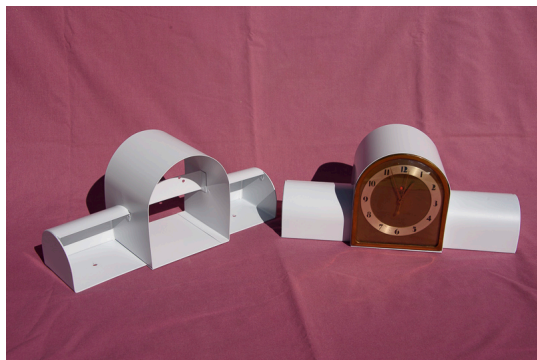

## 1930's National Clock Assembly

Faithful Reproduction 1930's National Vending Machine Clock Assembly

Rating: Not Rated Yet

**Price**

Sales price \$375.00

[Ask a question about this product](#)

### Description

**Our meticulous attention to detail results in a quality reproduction 1930's National Cigarette Machine Clock Assembly.**

**Recreated from original literature to look and mount just like the "Original"!**

**These clock assemblies were utilized on several National Cigarette Vending Machine Models.**

**Come in epoxy primer and sold with or with out an Original Telechron Clock.**

**Extremely difficult to locate an Original; now you have a solution!**