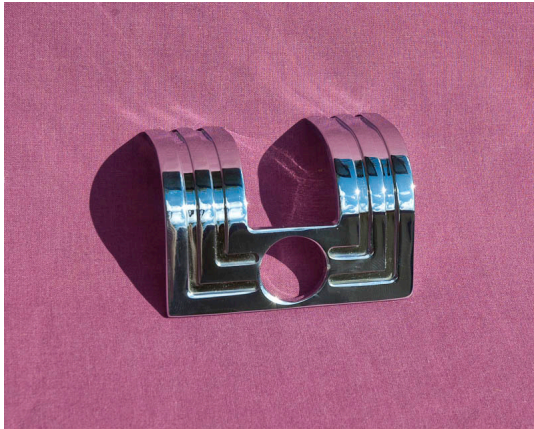

1930's National Lock Bezel

Faithful Reproduction 1930's National Vending Machine Lock Trim Bezel - Chrome Plated

Rating: Not Rated Yet

Price

Sales price \$75.00

[Ask a question about this product](#)

Description

Our meticulous attention to detail results in a quality reproduction 1930's National Candy/Cigarette Machine Chrome Plated Lock Trim Bezel.

Almost identical to the "Original" with line impressions and correct curve to match cabinet door!

These Lock Trim Bezels were utilized on several National Candy and Cigarette Vending Machine Models.

Many of these Lock Bezels are missing, broken or cracked; now you have a solution!

Reviews

There are yet no reviews for this product.